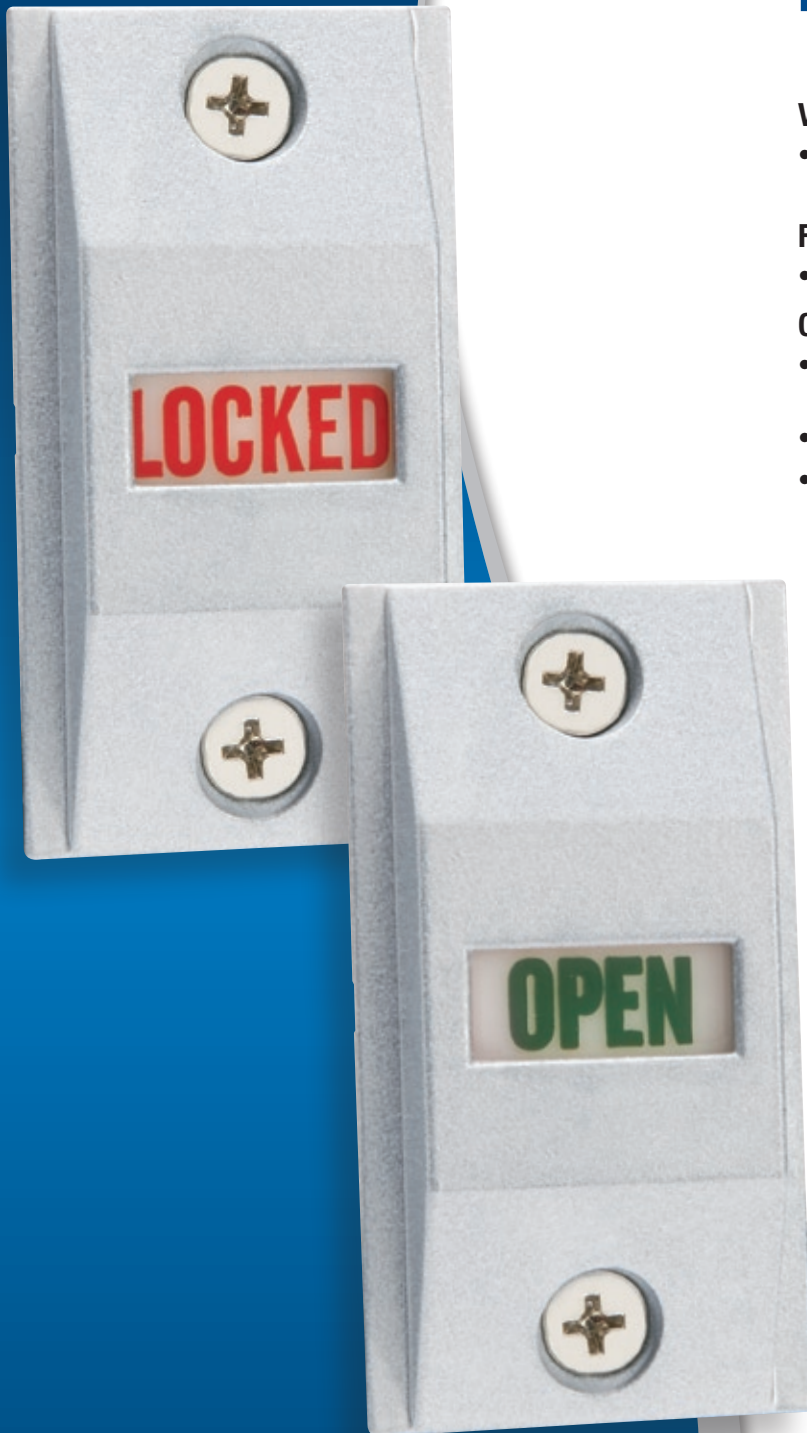

INDICATOR

LI4089

VISUAL PANEL

- Shows "OPEN" when bolt is retracted and "LOCKED" when bolt is extended

FINISH

- Zinc alloy escutcheon with Satin Aluminum finish

OPERATION

- Indicator mounted to face of door with included machine screws
- Indicator connects to Deadbolt with included pin
- Includes self adhesive sign reading "THIS DOOR TO REMAIN UNLOCKED WHEN THE BUILDING IS OCCUPIED"